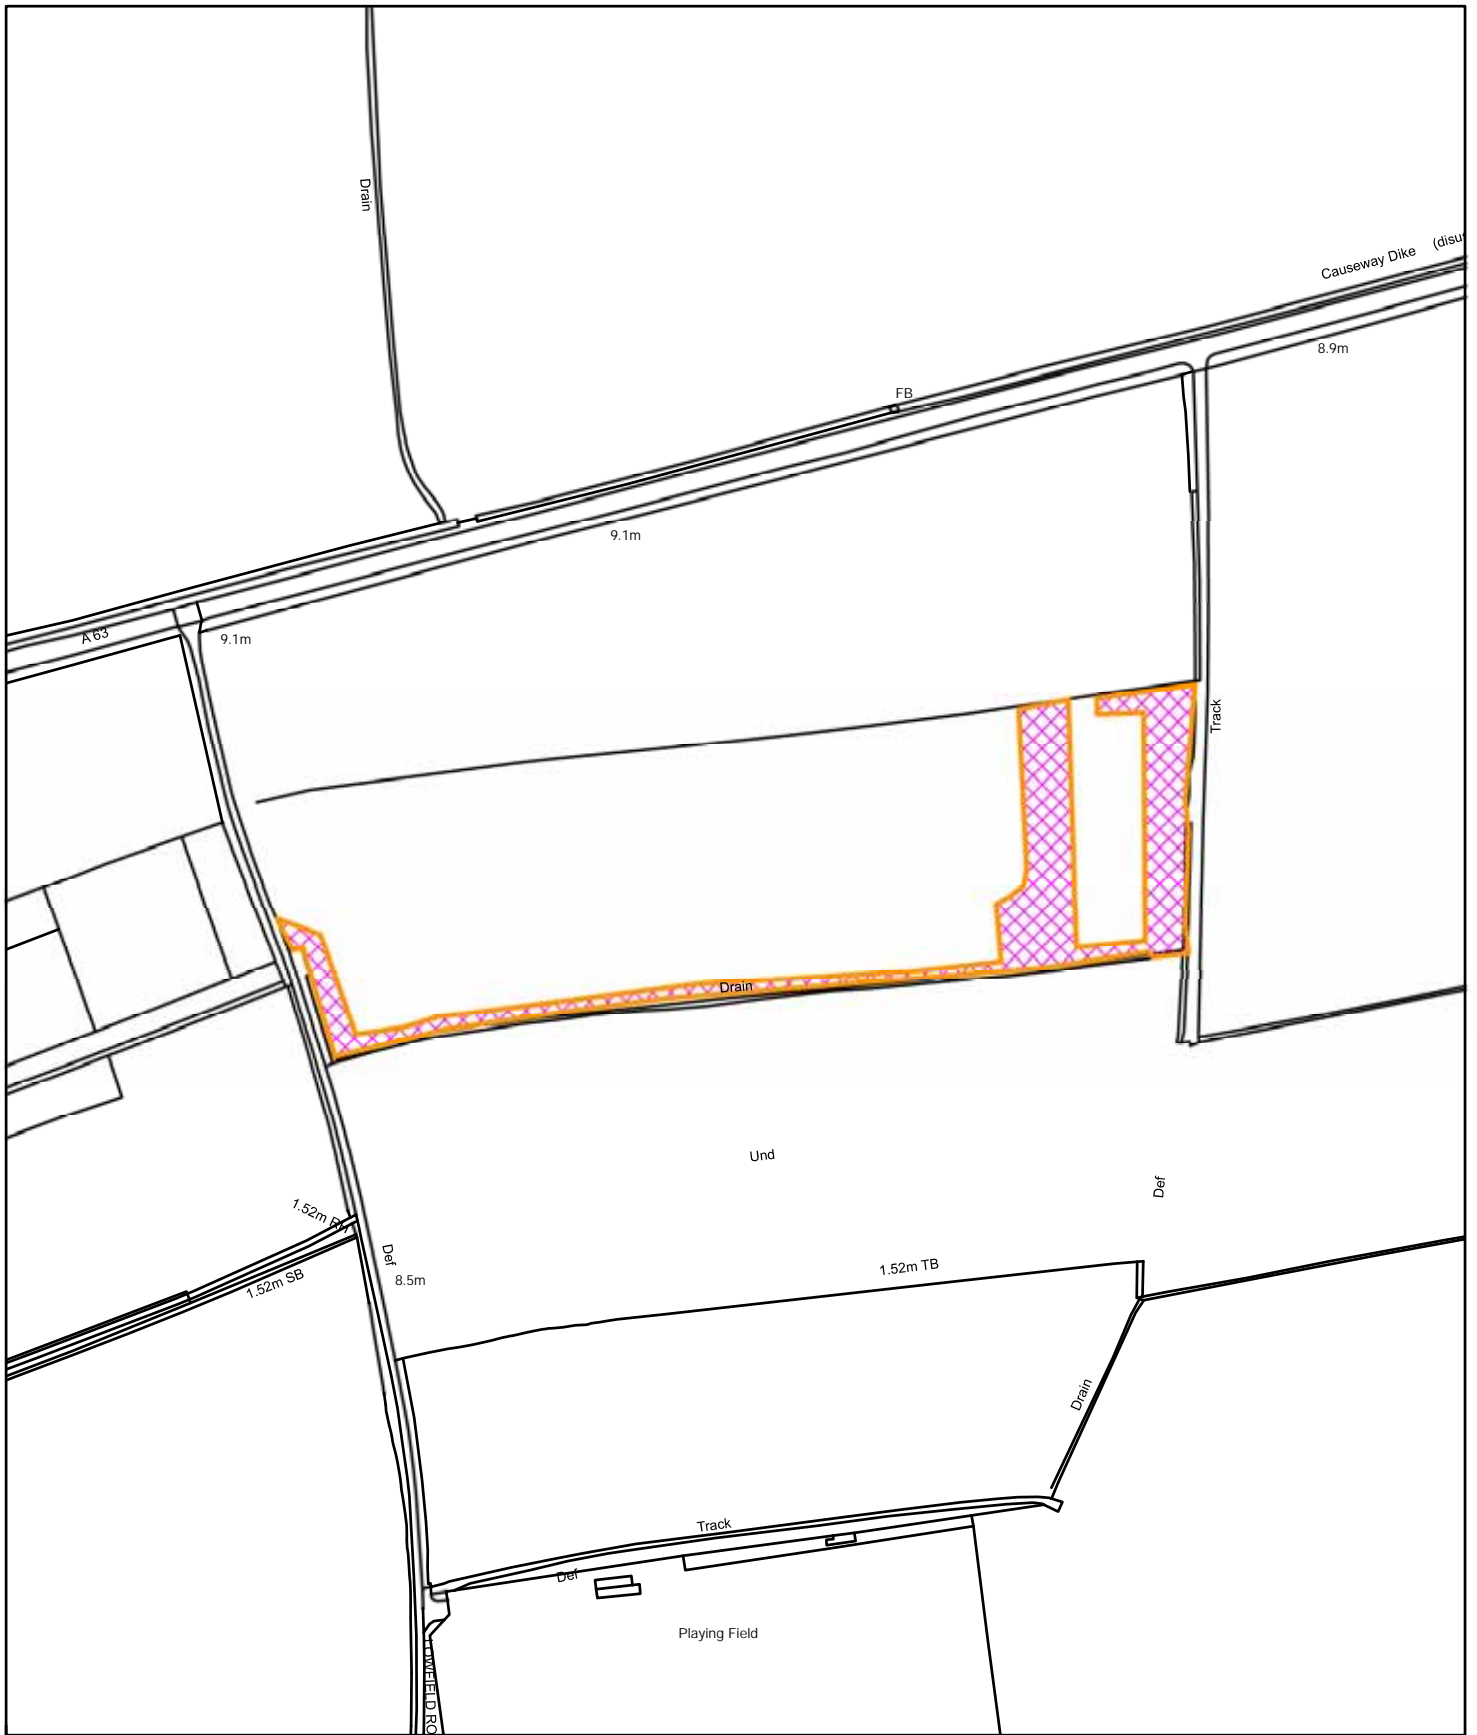

Land off Lowfield Road, Hillam  
2020/0631/FUL

Reproduced from the Ordnance Survey mapping with the permission of Her Majesty's Stationary Office. Unauthorised reproduction infringes Crown Copyright and may lead to prosecution or civil proceedings © Crown Copyright  
Selby District Council Licence No. 100018656  
This copy has been produced specifically for Planning and Building Control purposes only.  
No further copies may be made.

N  
1:2,500